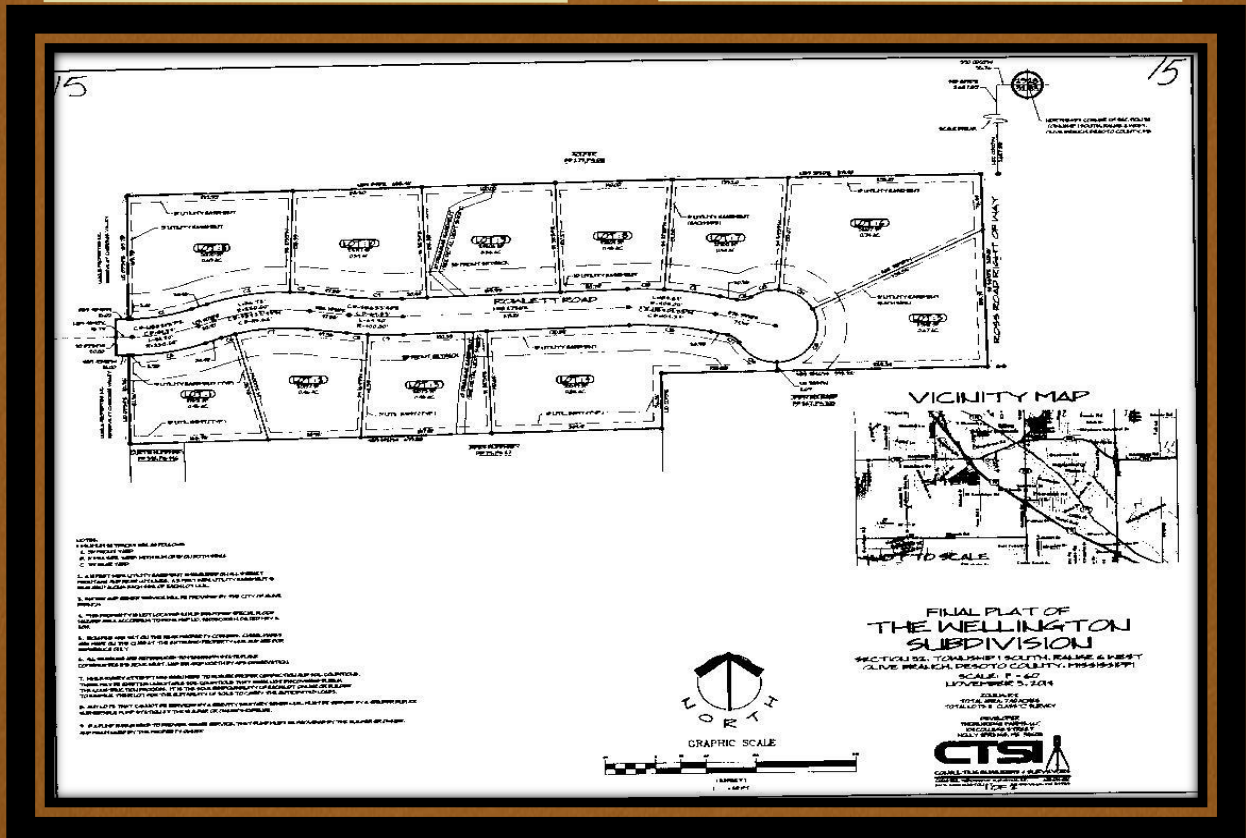

THE WELLINGTON SUBDIVISION

Available lots	Size	Price
Lot 1	.45 acres	\$44,900
Lot 2	.46 acres	\$49,900
Lot 3	.48 acres	\$49,900
Lot 4	.82 acres	\$54,900
Lot 5	.67 acres	\$34,900
Lot 6	.74 acres	\$39,900
Lot 7	.50 acres	\$49,900
Lot 8	.45 acres	\$59,900
Lot 9	.56 acres	\$59,900
Lot 10	.54 acres	\$64,900
Lot 11	SOLD	SOLD